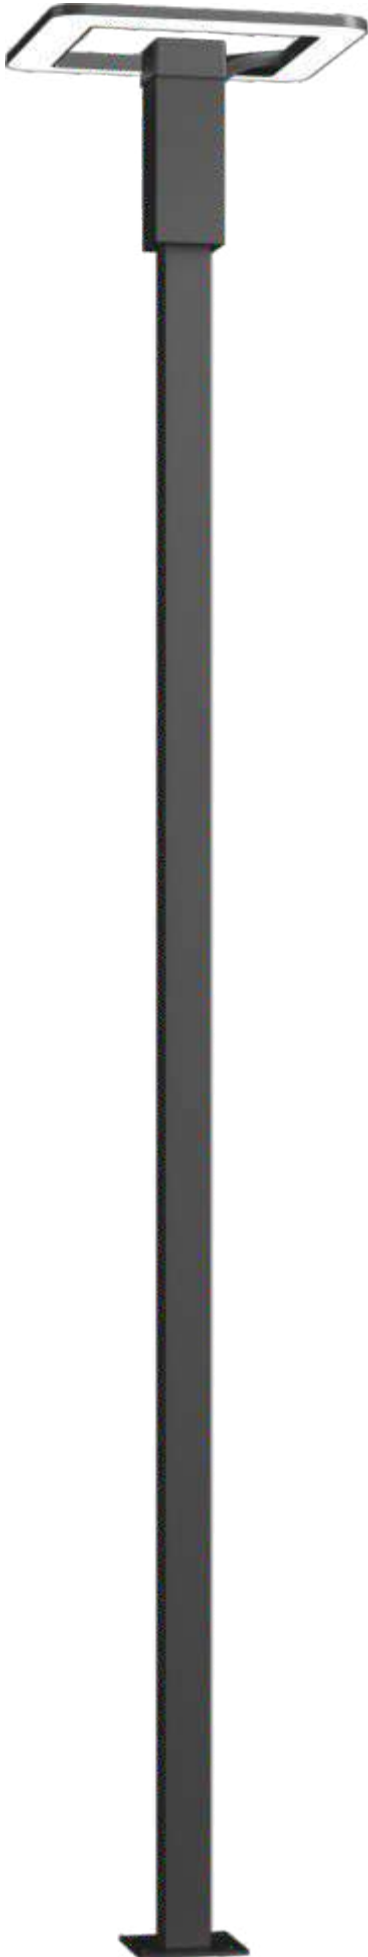

SL12NI-ASYMTC-95°-149°IPz

Ürün Kodu Product Code	Yükseklik Height	Güç Power	Renk Sıcaklığı Color Temperature	Lümen Lumen	Dekoratif Decorative
SV-DLD-03-30	340 cm	30 W	3000K/4000K/6500K	4200 lm	-
SV-DLD-03-60	340 cm	60 W	3000K/4000K/6500K	7800 lm	-

TEKNİK ÖZELLİKLER / TECHNICAL SPECIFICATIONS

- Alüminyum Gövde Armatür / Aluminum Body Armature
- Orjinal Estetik Tasarım / Original Aesthetic Design
- Asimetrik Işık Dağılımı / Asymmetrical Light Distribution
- Modüler Led Sistemi / Modular Led System
- DIM & DALI Sistemleri (Optional) / DIM & DALI Systems (Optional)
- Alüminyum/Çelik Gövde Direk / Aluminum / Steel Body Pole
- Elektrostatik Toz Boya / Electrostatic Powder Coating
- Standart RAL 7021 / Standard RAL 7021
- Tüm Montaj Elemanları Paslanmaz Çelik / All Mounting Elements Stainless Steel