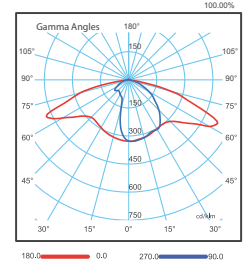

 **SEVA**
LIGHTING
— aydınlık hayata —

LED AYDINLATMA

LED LIGHTING

MODERN AYDINLATI MA DIREKLERI

MODERN LIGHTING POLES

SL12NI-ASYMTC-95°-149°IPz

Ürün Kodu Product Code	Yükseklik Height	Güç Power	Renk Sıcaklığı Color Temperature	Lümen Lumen	Dekoratif Decorative
SV-DLD-01-30	400 cm	30 W	3000K/4000K/6500K	4200 lm	-
SV-DLD-01-60	400 cm	60 W	3000K/4000K/6500K	7800 lm	-
SV-DLD-01-80	400 cm	80 W	3000K/4000K/6500K	9600 lm	-
SV-DLD-01-100	400 cm	100 W	3000K/4000K/6500K	10500 lm	-