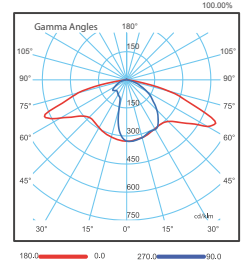

SL12NI-ASYMTC-95°-149°IPz

Ürün Kodu Product Code	Yükseklik Height	Güç Power	Renk Sıcaklığı Color Temperature	Lümen Lumen	Dekoratif Decorative
SV-DLD-12	300 cm	60 Watt	6500 K	7800 lm	-
SV-DLD-12	310 cm	2x60 Watt	6500 K	15600 lm	-

TEKNİK ÖZELLİKLER / TECHNICAL SPECIFICATIONS

- Alüminyum Gövde Armatür / Aluminum Body Armature
- Orjinal Estetik Tasarım / Original Aesthetic Design
- Asimetrik Işık Dağılımı / Asymmetrical Light Distribution
- Temperli Cam Difüzör / Tempered Glass Diffuser
- Dekoratif Led Aydınlatma (Optional) / Decorative Led Lighting (Optional)
- DIM & DALI Sistemleri (Optional) / DIM & DALI Systems (Optional)
- Çelik Gövde Direk / Steel Body Pole
- Elektrostatik Toz Boya / Electrostatic Powder Coating
- Standart RAL 7021 / Standard RAL 7021
- Tüm Montaj Elemanları Paslanmaz Çelik / All Mounting Elements Stainless Steel