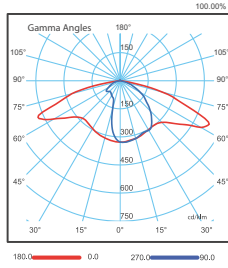

2000 6000

SL12NI-ASYMTC-95°-149°IPz

Ürün Kodu Product Code	Yükseklik Height	Güç Power	Renk Sıcaklığı Color Temperature	Lümen Lumen	Dekoratif Decorative
SV-DLD-02-30	400 cm	30 W	3000K/4000K/6500K	4200 lm	-
SV-DLD-02-60	400 cm	60 W	3000K/4000K/6500K	7800 lm	-

TEKNİK ÖZELLİKLER / TECHNICAL SPECIFICATIONS

- Alüminyum Gövde Armatür / Aluminum Body Armature
- Orjinal Estetik Tasarım / Original Aesthetic Design
- Asimetrik Işık Dağılımı / Asymmetrical Light Distribution
- Modüler Led Sistemi / Modular Led System
- DIM & DALI Sistemleri (Optional) / DIM & DALI Systems (Optional)
- Alüminyum/Çelik Gövde Direk / Aluminum / Steel Body Pole
- Elektrostatik Toz Boya / Electrostatic Powder Coating
- Standart RAL 7021 / Standard RAL 7021
- Tüm Montaj Elemanları Paslanmaz Çelik / All Mounting Elements Stainless Steel