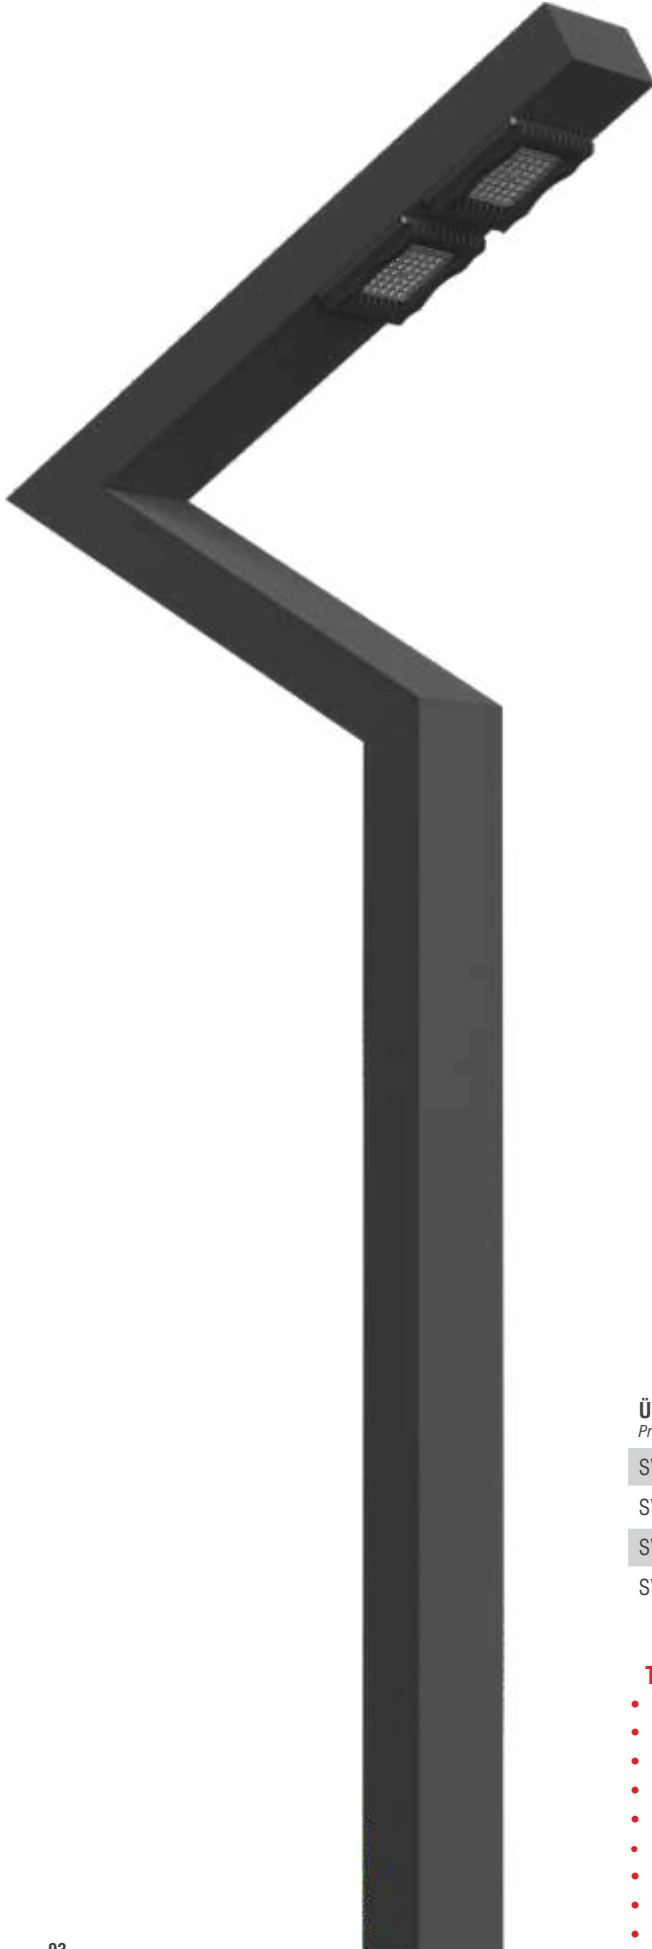

 **SEVA**
LIGHTING
— aydınlık hayata —

LED AYDINLATMA

LED LIGHTING

MODERN AYDINLATI MA DIREKLERI

MODERN LIGHTING POLES

SL12NI-ASYMTC-95°-149°IPz

Ürün Kodu Product Code	Yükseklik Height	Güç Power	Renk Sıcaklığı Color Temperature	Lümen Lumen	Dekoratif Decorative
SV-DLD-01-30	400 cm	30 W	3000K/4000K/6500K	4200 lm	-
SV-DLD-01-60	400 cm	60 W	3000K/4000K/6500K	7800 lm	-
SV-DLD-01-80	400 cm	80 W	3000K/4000K/6500K	9600 lm	-
SV-DLD-01-100	400 cm	100 W	3000K/4000K/6500K	10500 lm	-