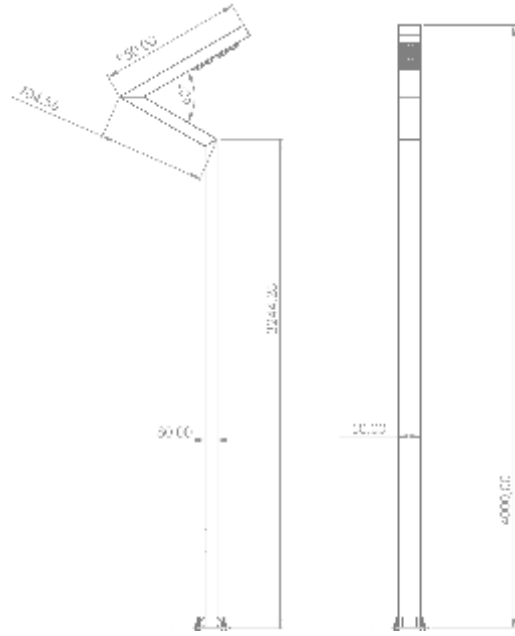

 **SEVA**
LIGHTING
— aydınlık hayata —

LED AYDINLATMA

LED LIGHTING

MODERN AYDINLATI MA DIREKLERI

MODERN LIGHTING POLES

SL12NI-ASYMTC-95°-149°IPz

Ürün Kodu Product Code	Yükseklik Height	Güç Power	Renk Sıcaklığı Color Temperature	Lümen Lumen	Dekoratif Decorative
SV-DLD-01-30	400 cm	30 W	3000K/4000K/6500K	4200 lm	-
SV-DLD-01-60	400 cm	60 W	3000K/4000K/6500K	7800 lm	-
SV-DLD-01-80	400 cm	80 W	3000K/4000K/6500K	9600 lm	-
SV-DLD-01-100	400 cm	100 W	3000K/4000K/6500K	10500 lm	-