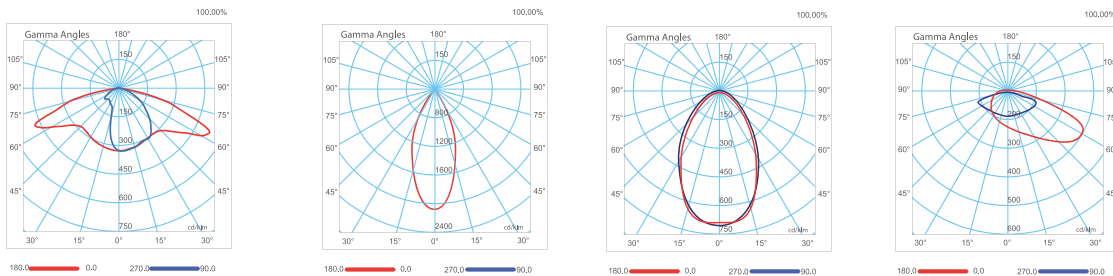

Teknik Çizim

Technical Drawing

Lens Fotometrik özellikleri

Lens Photometry specifications

TLS12NI-ASYMTC-95°-149°IP

TLS12NI-HBL-30-IP

TLS12NI-HBL-60-IP

TLS12NI-STL-55X129-IP