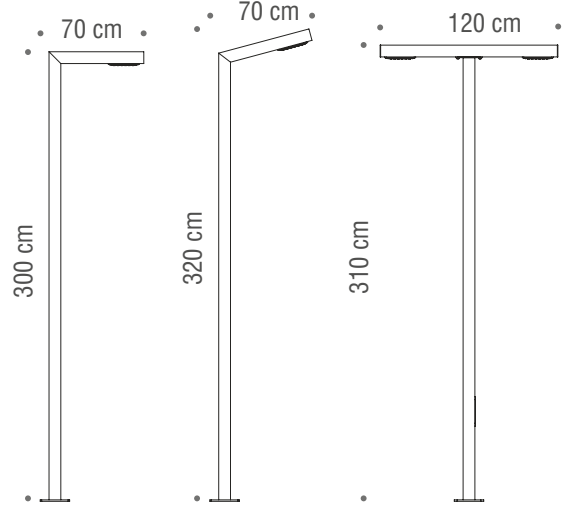

SL12NI-ASYMTC-95°-149°IPz

Ürün Kodu Product Code	Yükseklik Height	Güç Power	Renk Sıcaklığı Color Temperature	Lümen Lumen	Dekoratif Decorative
SV-DLD-12	300 cm	60 Watt	6500 K	7800 lm	-
SV-DLD-12	310 cm	2x60 Watt	6500 K	15600 lm	-

TEKNİK ÖZELLİKLER / TECHNICAL SPECIFICATIONS

- Alüminyum Gövde Armatür / Aluminum Body Armature
- Orjinal Estetik Tasarım / Original Aesthetic Design
- Asimetrik Işık Dağılımı / Asymmetrical Light Distribution
- Temperli Cam Difüzör / Tempered Glass Diffuser
- Dekoratif Led Aydınlatma (Optional) / Decorative Led Lighting (Optional)
- DIM & DALI Sistemleri (Optional) / DIM & DALI Systems (Optional)
- Çelik Gövde Direk / Steel Body Pole
- Elektrostatik Toz Boya / Electrostatic Powder Coating
- Standart RAL 7021 / Standard RAL 7021
- Tüm Montaj Elemanları Paslanmaz Çelik / All Mounting Elements Stainless Steel